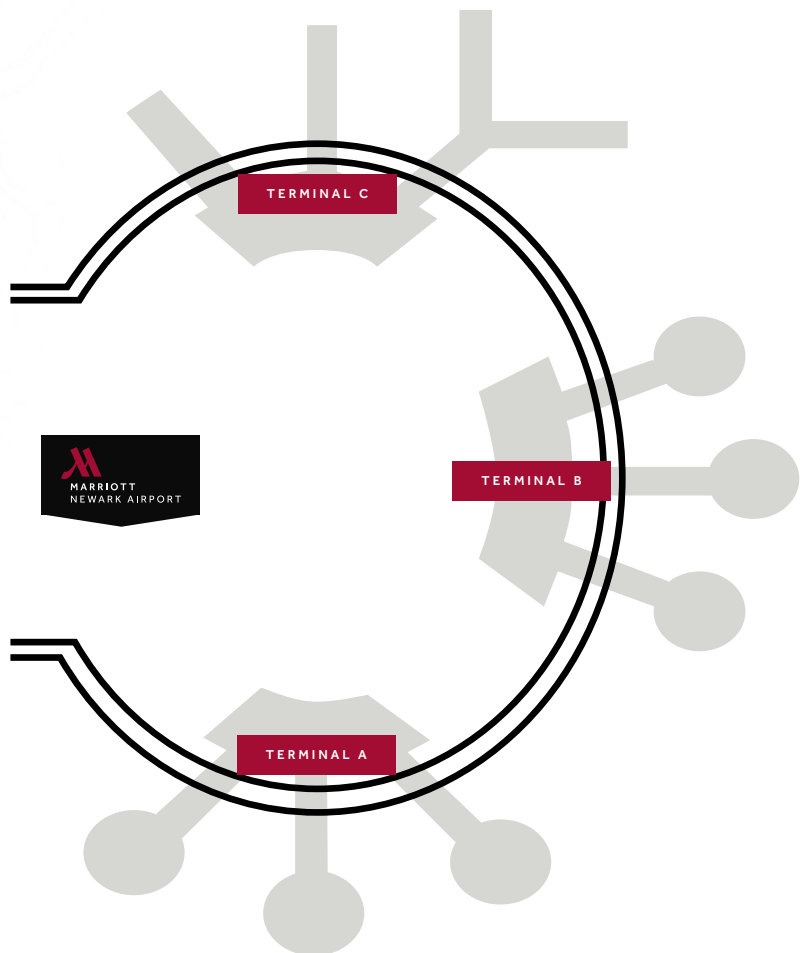

HOTEL SHUTTLE PICK UPS FROM ALL TERMINALS

COURTESY PHONE AT AIRPORT AVAILABLE OR CALL 973.623.0006

TERMINAL C

From Baggage claim, walk toward the exit sign and go outside. Cross the street to the second island and walk to your right past the taxi stand. Stand under sign #7 shared ride services.

TERMINAL B

From Baggage claim follow the exit sign. Cross the street and look for the sign that says #5 Newark Airport Marriott Hotel.

TERMINAL A

From Baggage claim, take the escalator down to parking level A. Walk through the vacant underground lot to the street curb. Look for green and white sign #8 that reads Newark Airport Marriott.